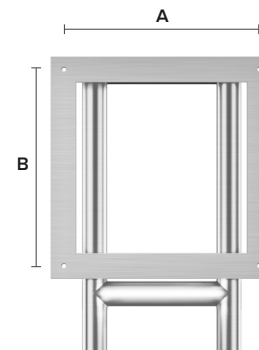

VESA BRACKETS

TV Size	A	B
40"	200mm	200mm
50"	400mm	400mm