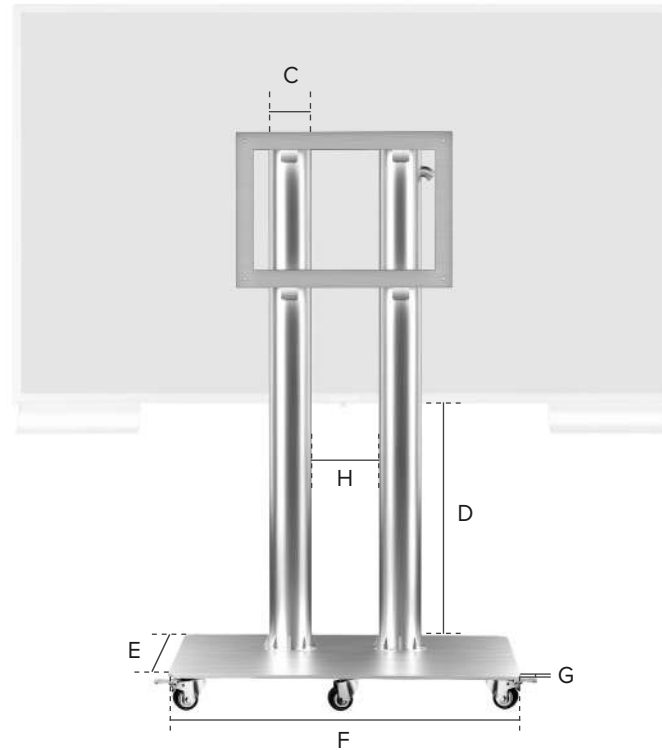

## VESA BRACKETS

TV Size	A	B
32"	200mm	200mm
40"	200mm	200mm
50"	400mm	400mm
60"	400mm	400mm
75"	600mm	500mm
85"	600mm	400mm
100"	800mm	400mm
110"	800mm	400mm

# Wheeled Floor Mount Specifications

For Cosmos Outdoor TV 32" to 75"

For Cosmos Outdoor TV 85" to 110"

Product Code	TV Size	C	D	E	F	G	H
COSMT-WM-32	32"	3.15" / 8 cm	30.00" / 76 cm	15.00" / 38.1 cm	20.00" / 50.8 cm	0.40" / 1 cm	-
COSMT-WM-40	40"	3.15" / 8 cm	30.00" / 76 cm	15.00" / 38.1 cm	20.00" / 50.8 cm	0.40" / 1 cm	-
COSMT-WM-50	50"	4.00" / 10.2 cm	30.00" / 76 cm	20.00" / 50.8 cm	25.00" / 63.5 cm	0.40" / 1 cm	-
COSMT-WM-60	60"	4.00" / 10.2 cm	30.00" / 76 cm	20.00" / 50.8 cm	25.00" / 63.5 cm	0.40" / 1 cm	-
COSMT-WM-75	75"	4.50" / 11.4 cm	30.00" / 76 cm	25.00" / 63.5 cm	30.00" / 76 cm	0.40" / 1 cm	-
COSMT-WM-85	85"	5.00" / 12.7 cm	30.00" / 76 cm	25.00" / 63.5 cm	40.00" / 101.6 cm	0.40" / 1 cm	-
COSMT-WM-100	100"	6.00" / 15.2 cm	30.00" / 76 cm	30.00" / 76 cm	50.00" / 127 cm	0.40" / 1 cm	8.00" / 20.3 cm
COSMT-WM-110	110"	6.00" / 15.2 cm	30.00" / 76 cm	30.00" / 76 cm	50.00" / 127 cm	0.40" / 1 cm	8.00" / 20.3 cm