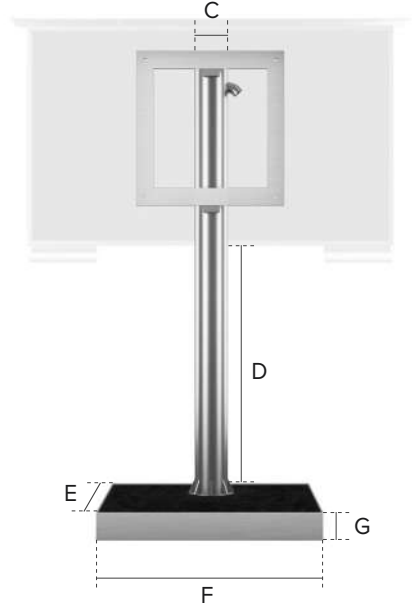

Stone Base Floor Mount Specifications

For Cosmos Outdoor TV 32" to 75"

Product Code	TV Size	C	D	E	F	G	H
COSMT-SB-32	32"	3.15" / 8 cm	30.00" / 76cm	15.00" / 38.1 cm	20.00" / 50.8 cm	3.00" / 7.6 cm	-
COSMT-SB-40	40"	3.15" / 8 cm	30.00" / 76cm	15.00" / 38.1 cm	20.00" / 50.8 cm	3.00" / 7.6 cm	-
COSMT-SB-50	50"	3.15" / 8 cm	30.00" / 76cm	15.00" / 38.1 cm	20.00" / 50.8 cm	3.00" / 7.6 cm	-
COSMT-SB-60	60"	4.00" / 10.2 cm	30.00" / 76cm	20.00" / 50.8 cm	25.00" / 63.5 cm	3.00" / 7.6 cm	-
COSMT-SB-75	75"	4.50" / 11.4 cm	30.00" / 76cm	25.00" / 63.5 cm	30.00" / 76cm	3.00" / 7.6 cm	-
COSMT-SB-85	85"	5.00" / 12.7 cm	30.00" / 76cm	25.00" / 63.5 cm	40.00" / 101.6 cm	3.00" / 7.6 cm	-
COSMT-SB-100	100"	6.00" / 15.2 cm	30.00" / 76cm	30.00" / 76cm	50.00" / 127 cm	3.00" / 7.6 cm	8.00" / 20.3 cm
COSMT-SB-110	110"	6.00" / 15.2 cm	30.00" / 76cm	30.00" / 76cm	50.00" / 127 cm	3.00" / 7.6 cm	8.00" / 20.3 cm