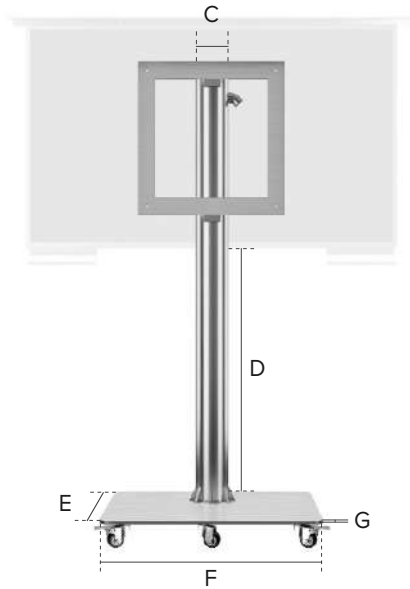

## VESA BRACKETS

TV Size	A	B
32"	200mm	200mm
40"	200mm	200mm
50"	400mm	400mm
60"	400mm	400mm
75"	600mm	500mm
85"	600mm	400mm
100"	800mm	400mm
110"	800mm	400mm

# Wheeled Floor Mount Specifications

For Cosmos Outdoor TV 32" to 75"

For Cosmos Outdoor TV 85" to 110"

Product Code	TV Size	C	D	E	F	G	H
COSMT-WM-32	32"	3.15" / 8 cm	30.00" / 76 cm	15.00" / 38.1 cm	20.00" / 50.8 cm	0.40" / 1 cm	-
COSMT-WM-40	40"	3.15" / 8 cm	30.00" / 76 cm	15.00" / 38.1 cm	20.00" / 50.8 cm	0.40" / 1 cm	-
COSMT-WM-50	50"	4.00" / 10.2 cm	30.00" / 76 cm	20.00" / 50.8 cm	25.00" / 63.5 cm	0.40" / 1 cm	-
COSMT-WM-60	60"	4.00" / 10.2 cm	30.00" / 76 cm	20.00" / 50.8 cm	25.00" / 63.5 cm	0.40" / 1 cm	-
COSMT-WM-75	75"	4.50" / 11.4 cm	30.00" / 76 cm	25.00" / 63.5 cm	30.00" / 76 cm	0.40" / 1 cm	-
COSMT-WM-85	85"	5.00" / 12.7 cm	30.00" / 76 cm	25.00" / 63.5 cm	40.00" / 101.6 cm	0.40" / 1 cm	-
COSMT-WM-100	100"	6.00" / 15.2 cm	30.00" / 76 cm	30.00" / 76 cm	50.00" / 127 cm	0.40" / 1 cm	8.00" / 20.3 cm
COSMT-WM-110	110"	6.00" / 15.2 cm	30.00" / 76 cm	30.00" / 76 cm	50.00" / 127 cm	0.40" / 1 cm	8.00" / 20.3 cm