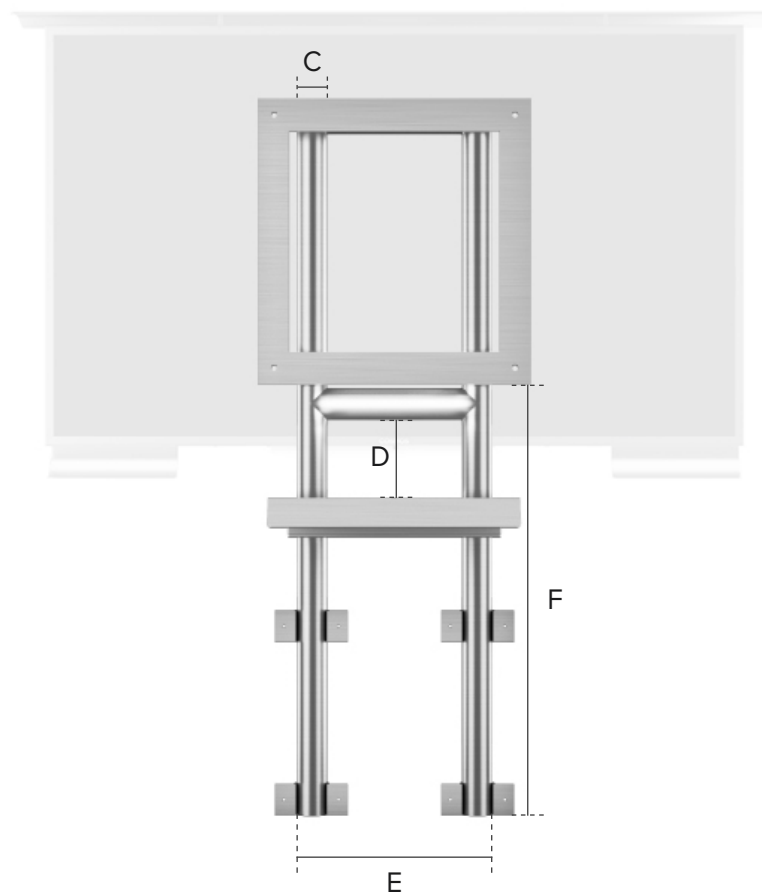

Hot Tub Mount Specifications

Product Code	TV Size	C	D	E	F
COSMT-HT-40	40"	8.00" / 20.3 cm	5.90" / 15 cm	5.89" / 15 cm	2.00" / 5.1 cm
COSMT-HT-50	50"	8.00" / 20.3 cm	5.90" / 15 cm	5.87" / 15 cm	2.00" / 5.1 cm