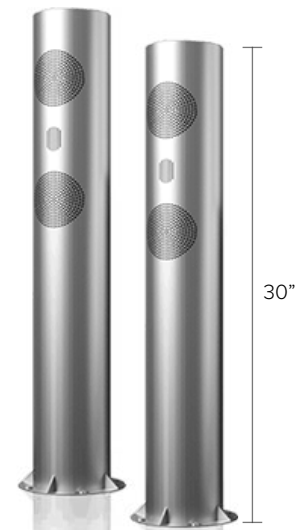

### Different Sizes

SoundWave Cylinder is available in two sizes and made of stainless steel which can be safely placed anywhere in your backyard or garden.

COSSW-C30