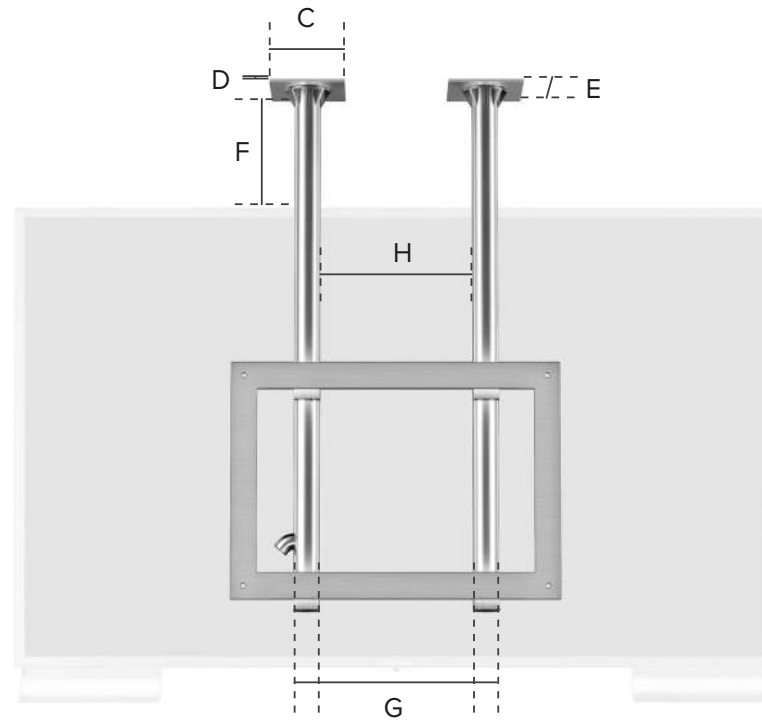

For Cosmos Outdoor TV 85" to 110"

Product Code	TV Size	C	D	E	F	G	H
COSMT-CM-32	32"	5.90" / 15 cm	0.20" / 0.5 cm	8.00" / 20.3 cm	8.00" / 20.3 cm	2.00" / 5.1 cm	-
COSMT-CM-40	40"	5.90" / 15 cm	0.20" / 0.5 cm	8.00" / 20.3 cm	8.00" / 20.3 cm	2.00" / 5.1 cm	-
COSMT-CM-50	50"	5.90" / 15 cm	0.20" / 0.5 cm	8.00" / 20.3 cm	8.00" / 20.3 cm	2.00" / 5.1 cm	-
COSMT-CM-60	60"	5.90" / 15 cm	0.20" / 0.5 cm	8.00" / 20.3 cm	8.00" / 20.3 cm	2.00" / 5.1 cm	-
COSMT-CM-75	75"	5.90" / 15 cm	0.20" / 0.5 cm	8.00" / 20.3 cm	8.00" / 20.3 cm	2.00" / 5.1 cm	-
COSMT-CM-85	85"	5.90" / 15 cm	0.20" / 0.5 cm	8.00" / 20.3 cm	8.00" / 20.3 cm	2.00" / 5.1 cm	-
COSMT-CM-100	100"	5.90" / 15 cm	0.20" / 0.5 cm	8.00" / 20.3 cm	8.00" / 20.3 cm	2.00" / 5.1 cm	12.00" / 30.5 cm
COSMT-CM-110	110"	5.90" / 15 cm	0.20" / 0.5 cm	8.00" / 20.3 cm	8.00" / 20.3 cm	2.00" / 5.1 cm	12.00" / 30.5 cm