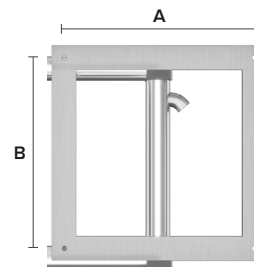

VESA BRACKETS

TV Size	A	B
32"	200mm	200mm
40"	200mm	200mm
50"	400mm	400mm
60"	400mm	400mm
75"	600mm	500mm
85"	600mm	400mm
100"	800mm	400mm
110"	800mm	400mm