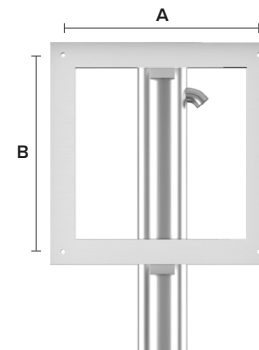

VESA BRACKETS

TV Size	A	B
32"	200mm	200mm
40"	200mm	200mm
50"	400mm	400mm
60"	400mm	400mm
75"	600mm	500mm
85"	600mm	400mm
100"	800mm	400mm
110"	800mm	400mm