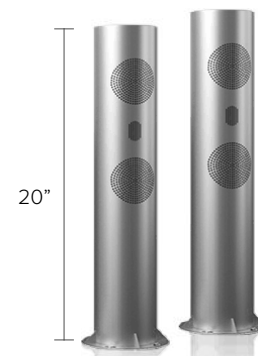

SOUNDWAVE CYLINDER

FEATURES

Stainless Elegance

With the two built-in speakers and the flexibility you have to install them anywhere in your garden, you can create an outdoor TV experience you'll enjoy every time.

COSSW-C20

Different Sizes

SoundWave Cylinder is available in two sizes and made of stainless steel which can be safely placed anywhere in your backyard or garden.