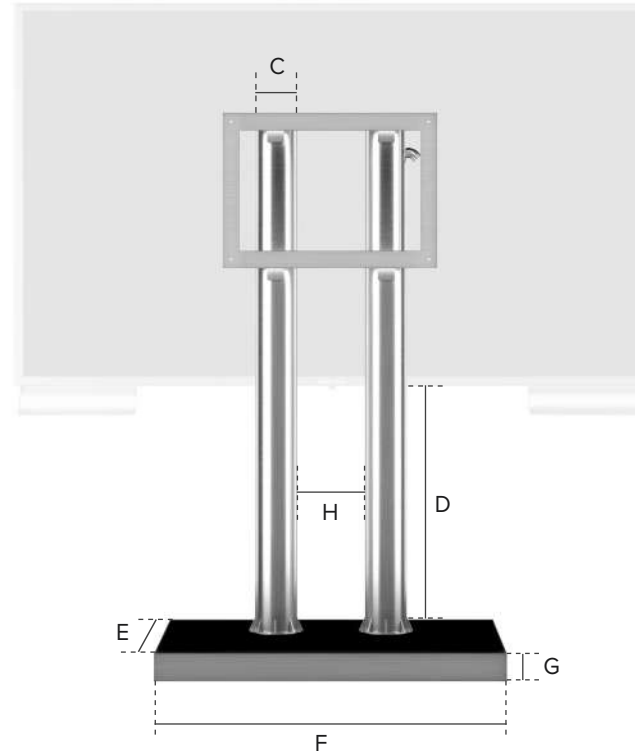

Stone Base Floor Mount Specifications

For Cosmos Outdoor TV 85" to 110"

Product Code	TV Size	C	D	E	F	G	H
COSMT-SB-32	32"	3.15" / 8 cm	30.00" / 76cm	15.00" / 38.1 cm	20.00" / 50.8 cm	3.00" / 7.6 cm	-
COSMT-SB-40	40"	3.15" / 8 cm	30.00" / 76cm	15.00" / 38.1 cm	20.00" / 50.8 cm	3.00" / 7.6 cm	-
COSMT-SB-50	50"	3.15" / 8 cm	30.00" / 76cm	15.00" / 38.1 cm	20.00" / 50.8 cm	3.00" / 7.6 cm	-
COSMT-SB-60	60"	4.00" / 10.2 cm	30.00" / 76cm	20.00" / 50.8 cm	25.00" / 63.5 cm	3.00" / 7.6 cm	-
COSMT-SB-75	75"	4.50" / 11.4 cm	30.00" / 76cm	25.00" / 63.5 cm	30.00" / 76cm	3.00" / 7.6 cm	-
COSMT-SB-85	85"	5.00" / 12.7 cm	30.00" / 76cm	25.00" / 63.5 cm	40.00" / 101.6 cm	3.00" / 7.6 cm	-
COSMT-SB-100	100"	6.00" / 15.2 cm	30.00" / 76cm	30.00" / 76cm	50.00" / 127 cm	3.00" / 7.6 cm	8.00" / 20.3 cm
COSMT-SB-110	110"	6.00" / 15.2 cm	30.00" / 76cm	30.00" / 76cm	50.00" / 127 cm	3.00" / 7.6 cm	8.00" / 20.3 cm