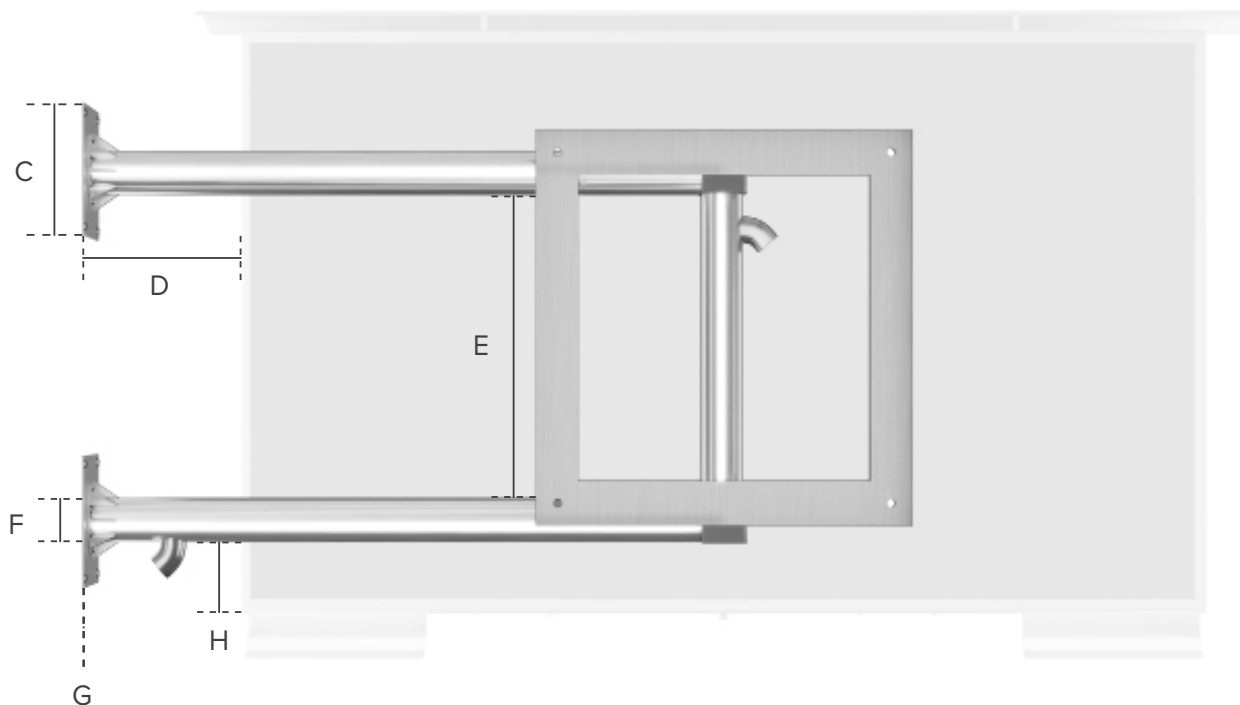

Side Wall Mount Specifications

Product Code	TV Size	C	D	E	F	G
COSMT-SD-32	32"	5.90" / 15 cm	8.00" / 20.3 cm	5.89" / 15 cm	2.00" / 5.1 cm	3.95" / 10 cm
COSMT-SD-40	40"	5.90" / 15 cm	8.00" / 20.3 cm	5.89" / 15 cm	2.00" / 5.1 cm	4.20" / 10.7 cm
COSMT-SD-50	50"	5.90" / 15 cm	8.00" / 20.3 cm	11.78" / 30 cm	2.00" / 5.1 cm	3.95" / 10 cm
COSMT-SD-60	60"	5.90" / 15 cm	8.00" / 20.3 cm	11.78" / 30 cm	2.00" / 5.1 cm	6.10" / 15.5 cm
COSMT-SD-75	75"	5.90" / 15 cm	8.00" / 20.3 cm	15.72" / 40 cm	2.00" / 5.1 cm	8.00" / 20.3 cm
COSMT-SD-85	85"	5.90" / 15 cm	8.00" / 20.3 cm	15.72" / 40 cm	2.00" / 5.1 cm	8.00" / 20.3 cm
COSMT-SD-100	100"	5.90" / 15 cm	8.00" / 20.3 cm	15.72" / 40 cm	2.00" / 5.1 cm	8.00" / 20.3 cm
COSMT-SD-110	110"	5.90" / 15 cm	8.00" / 20.3 cm	15.72" / 40 cm	2.00" / 5.1 cm	8.00" / 20.3 cm