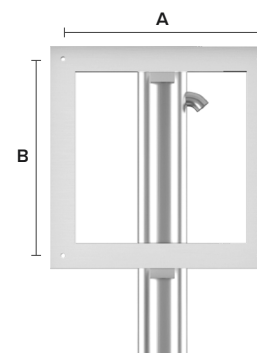

## VESA BRACKETS

TV Size	A	B
32"	200mm	200mm
40"	200mm	200mm
50"	400mm	400mm
60"	400mm	400mm
75"	600mm	500mm
85"	600mm	400mm
100"	800mm	400mm
110"	800mm	400mm