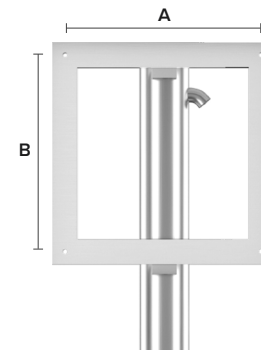

## VESA BRACKETS

TV Size	A	B
32"	200mm	200mm
40"	200mm	200mm
50"	400mm	400mm
60"	400mm	400mm
75"	600mm	500mm
85"	600mm	400mm
100"	800mm	400mm
110"	800mm	400mm