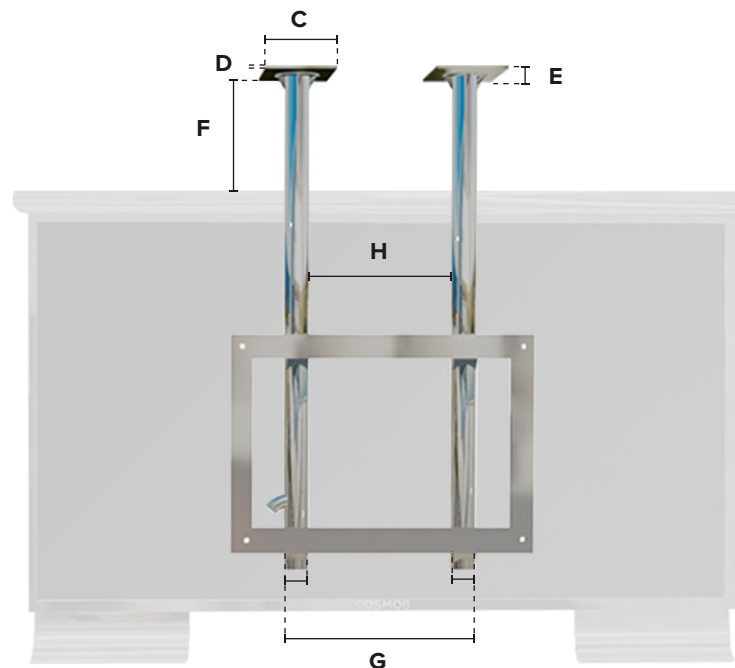

For Cosmos Marine 85" to 100"

Product Code	TV Size	C	D	E	F	G	H
MCOSMT-CM-40"	40"	5.90" / 15 cm	0.20" / 0.5 cm	8.00" / 20.3 cm	8.00" / 20.3 cm	2.00" / 5.1 cm	-
MCOSMT-CM-60"	60"	5.90" / 15 cm	0.20" / 0.5 cm	8.00" / 20.3 cm	8.00" / 20.3 cm	2.00" / 5.1 cm	-
MCOSMT-CM-75"	75"	5.90" / 15 cm	0.20" / 0.5 cm	8.00" / 20.3 cm	8.00" / 20.3 cm	2.00" / 5.1 cm	-
MCOSMT-CM-85"	85"	5.90" / 15 cm	0.20" / 0.5 cm	8.00" / 20.3 cm	8.00" / 20.3 cm	2.00" / 5.1 cm	-
MCOSMT-CM-100"	100"	5.90" / 15 cm	0.20" / 0.5 cm	8.00" / 20.3 cm	8.00" / 20.3 cm	2.00" / 5.1 cm	12.00" / 30.5 cm