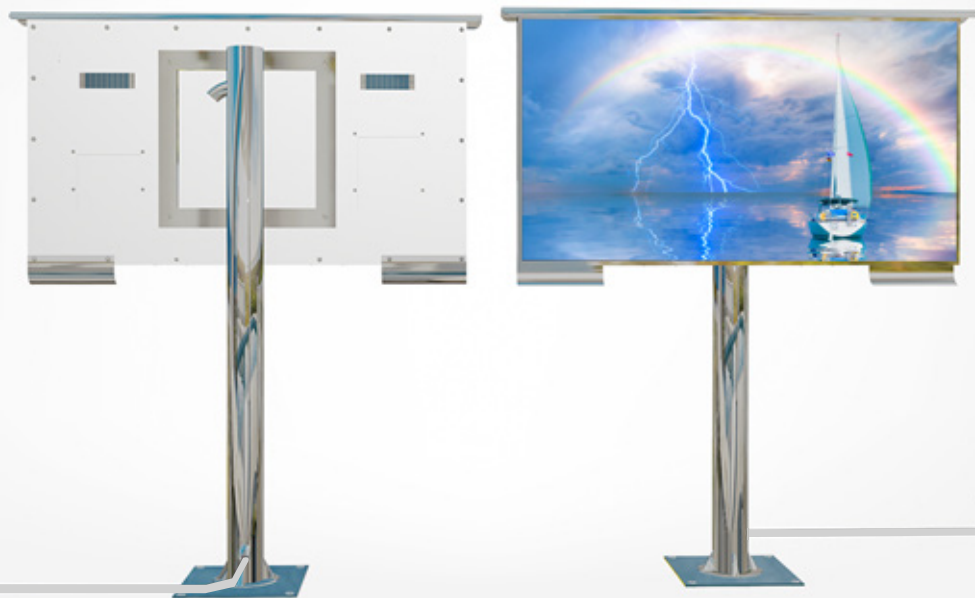

Cosmos Marine TV

Other TV

Standard equipped with a real 4K resolution supporting Android 11.		Not included, or with a dongle that does not support 4K, or not equipped with sufficient processing speed for great performance.
Update your Cosmos Marine TV with the latest technology. Simply replace the Set Top Box and your Cosmos is as new again.		No. Integrated Smart TV system makes your TV old after a few years when better technology is available.
Cosmos Marine TV offers high quality and beautifully made Neoprene covers in many styles. Also available in Sunbrella fabric.		No, usually a simple cover that does not really protect.
Cosmos Marine TV comes standard with 20" power cable and ready to use when it arrives.		Usually comes with a 5" power cable and might need to buy extra power cable.
Complete your Marine TV experience with our outdoor audio systems.		No, not available.
Comes standard with a remote control with built in keyboard. Great for navigating the Smart TV applications.		No, and difficult to use the Smart TV applications.
Cosmos Marine TV has a wide angle infrared receiver that separates it from regular indoor TVs.		No, you need to stay in front of the TV to use the remote control.
Cosmos Marine TV offers many, high quality mounts to choose from. Extra stable to secure your Cosmos TV against wind, rain, animals.		No, usually residential quality brackets made of regular steel that can rust.

PERMANENT FLOOR MOUNT

DETAILS

- Available for all Cosmos Marine TV sizes.
- Completely made of stainless steel (S316)
- Power Cable insert from the bottom or from the side.
- Very stable, rustproof, no maintenance required.

FEATURES

Stainless Steel

Cosmos Marine TV is made of high grade stainless S316. Very durable, indestructible, easy to maintain.

Cable Management

The power cable and (if used) HDMI cable are inside the tubes, and well protected against weather, animals etc.