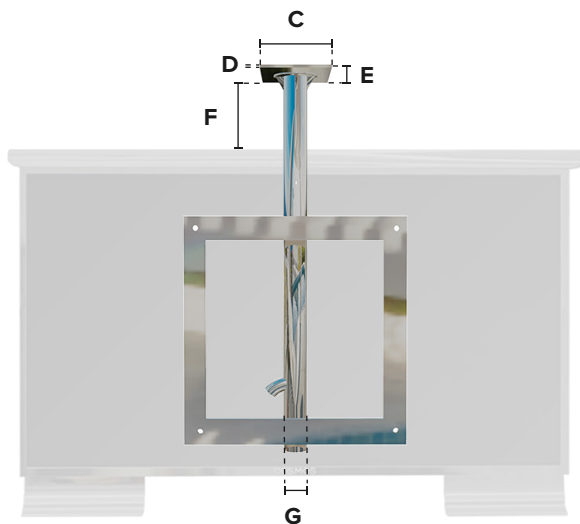

VESA Compatible

Cosmos Marine TV bracket and mounts are VESA compatible and therefore suitable for all TVs.

VESA BRACKETS

TV Size	A	B
40"	300mm	300mm
60"	400mm	400mm
75"	600mm	500mm
85"	600mm	400mm
100"	800mm	400mm

Ceiling Mount Specifications

For Cosmos Marine 40" to 75"

For Cosmos Marine 85" to 100"

Product Code	TV Size	C	D	E	F	G	H
MCOSMT-CM-40"	40"	5.90" / 15 cm	0.20" / 0.5 cm	8.00" / 20.3 cm	8.00" / 20.3 cm	2.00" / 5.1 cm	-
MCOSMT-CM-60"	60"	5.90" / 15 cm	0.20" / 0.5 cm	8.00" / 20.3 cm	8.00" / 20.3 cm	2.00" / 5.1 cm	-
MCOSMT-CM-75"	75"	5.90" / 15 cm	0.20" / 0.5 cm	8.00" / 20.3 cm	8.00" / 20.3 cm	2.00" / 5.1 cm	-
MCOSMT-CM-85"	85"	5.90" / 15 cm	0.20" / 0.5 cm	8.00" / 20.3 cm	8.00" / 20.3 cm	2.00" / 5.1 cm	-
MCOSMT-CM-100"	100"	5.90" / 15 cm	0.20" / 0.5 cm	8.00" / 20.3 cm	8.00" / 20.3 cm	2.00" / 5.1 cm	12.00" / 30.5 cm